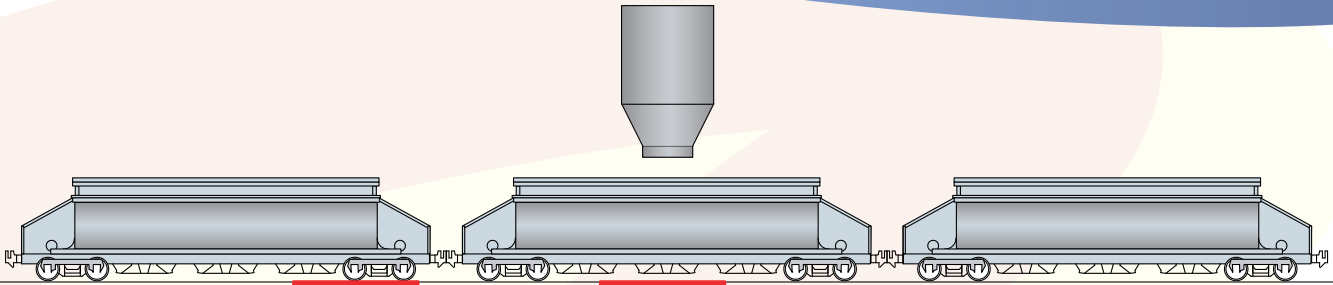

Whether your application is to weigh the complete wagon or locomotive, a single bogie, or even individual wheels (as with the locomotive weighbridge shown above, used to shim individual wheels and balance the locomotive), Accuweigh has a design and solution for your needs.

Increase the effectiveness of the rail weighbridge by using Accuweigh software to further automate your application and increase productivity.

All rail weighbridge designs are fully engineer-approved.

DESIGN STYLES

- ▶ Above Ground Foundations
- ▶ Fully Inground Foundations
- ▶ Rail and Road Dual Application
- ▶ Semi Pit Foundations
- ▶ Multiple Deck Combinations Available

BOGIE WEIGHER

RAIL WEIGHBRIDGES

DYNAMIC FILLING EXAMPLE

FEATURES

- ▶ To Suit Any Australian Standard Rail Gauges
- ▶ Railway Authority-Approved Rail and Rail Clips Used
- ▶ Complete Installation from Start to Finish
- ▶ Large Range of Deck Sizes Available
- ▶ Hot-Dipped Galvanised as Standard
- ▶ Total Loadcell Capacity Ensuring No Overloading for Static or Dynamic Loading
- ▶ Engineering Report Available to Confirm Weighbridge Design Capability
- ▶ Loadcell with IP-68 Environment Rating
- ▶ Comprehensive Range of Peripherals for Site Integration and Security
- ▶ Australian-made for Australian Conditions