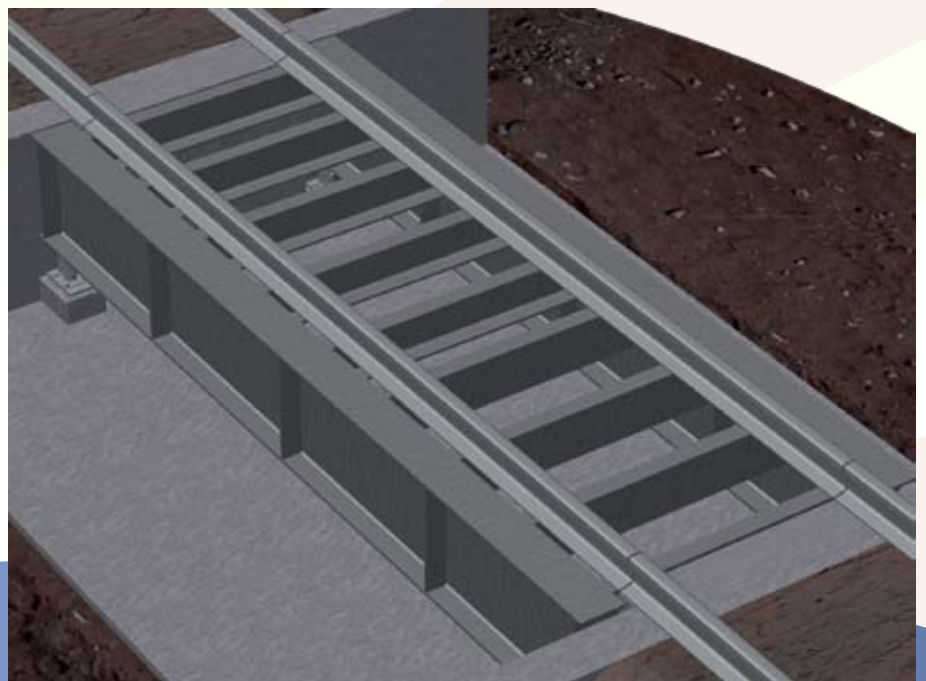

Whether your application is to weigh the complete wagon or locomotive, a single bogie, or even individual wheels (as with the locomotive weighbridge shown above, used to shim individual wheels and balance the locomotive), Accuweigh has a design and solution for your needs.

Increase the effectiveness of the rail weighbridge by using Accuweigh software to further automate your application and increase productivity.

All rail weighbridge designs are fully engineer-approved.

DESIGN STYLES

- ▶ Above Ground Foundations
- ▶ Fully Inground Foundations
- ▶ Rail and Road Dual Application
- ▶ Semi Pit Foundations
- ▶ Multiple Deck Combinations Available

BOGIE WEIGHER

RAIL WEIGHBRIDGES

DYNAMIC FILLING EXAMPLE

FEATURES

- ▶ To Suit Any Australian Standard Rail Gauges
- ▶ Railway Authority-Approved Rail and Rail Clips Used
- ▶ Complete Installation from Start to Finish
- ▶ Large Range of Deck Sizes Available
- ▶ Hot-Dipped Galvanised as Standard
- ▶ Total Loadcell Capacity Ensuring No Overloading for Static or Dynamic Loading
- ▶ Engineering Report Available to Confirm Weighbridge Design Capability
- ▶ Loadcell with IP-68 Environment Rating
- ▶ Comprehensive Range of Peripherals for Site Integration and Security
- ▶ Australian-made for Australian Conditions