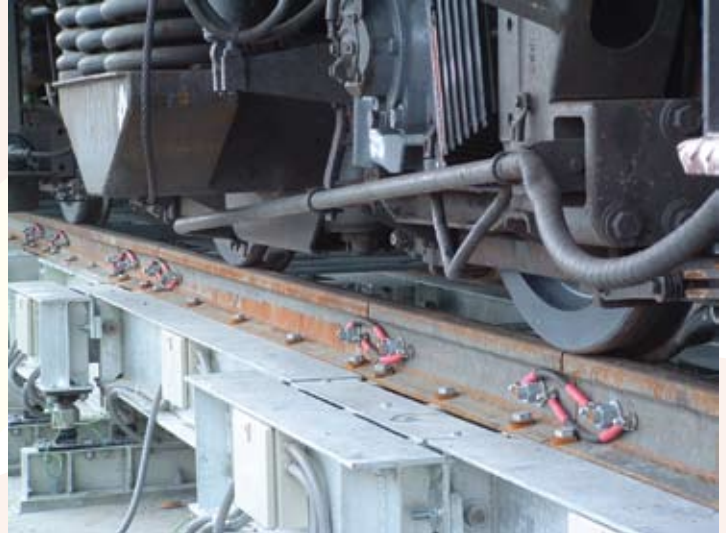

Whether your application is to weigh the complete wagon or locomotive, a single bogie, or even individual wheels (as with the locomotive weighbridge shown above, used to shim individual wheels and balance the locomotive), Accuweigh has a design and solution for your needs.

Increase the effectiveness of the rail weighbridge by using Accuweigh software to further automate your application and increase productivity.

All rail weighbridge designs are fully engineer-approved.

DESIGN STYLES

- ▶ Above Ground Foundations
- ▶ Fully Inground Foundations
- ▶ Rail and Road Dual Application
- ▶ Semi Pit Foundations
- ▶ Multiple Deck Combinations Available

BOGIE WEIGHER

RAIL WEIGHBRIDGES

DYNAMIC FILLING EXAMPLE

FEATURES

- ▶ To Suit Any Australian Standard Rail Gauges
- ▶ Railway Authority-Approved Rail and Rail Clips Used
- ▶ Complete Installation from Start to Finish
- ▶ Large Range of Deck Sizes Available
- ▶ Hot-Dipped Galvanised as Standard
- ▶ Total Loadcell Capacity Ensuring No Overloading for Static or Dynamic Loading
- ▶ Engineering Report Available to Confirm Weighbridge Design Capability
- ▶ Loadcell with IP-68 Environment Rating
- ▶ Comprehensive Range of Peripherals for Site Integration and Security
- ▶ Australian-made for Australian Conditions