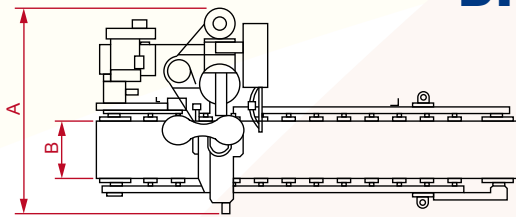

SEWING HEADS

Choose either the DS-6 or the DS-9 sewing head.

DS-6 SEWING HEAD

DS-9C SEWING HEAD

SPECIFICATIONS

MODEL		A2-P2L	A2-B2L	A2-BL2L	A6-P2L	A6-B2L	A6-BL2L
Capacity		500 to 600 Bags per Hour					
Machine Type		Pedestal	Belt Conveyor	Belt Conveyor	Pedestal	Belt Conveyor	Belt Conveyor
Power Consumption for Motor (4-Pole, 3-Phase)	For Sewer	0.4kW					
	For Conveyor	N/A	0.4kW	0.75kW	N/A	0.75kW	0.75kW
Weight (with DS-6)		330kg	480kg	510kg	333kg	507kg	538kg

DIMENSIONS

TOP VIEW

FRONT VIEW

FRONT VIEW

SIDE VIEW

A2-B2L ■ A2-S2L
A6-B2L ■ A6-S2L

A2-P2L
A6-P2L

MODEL		A2-P2L	A2-B2L	A2-BL2L	A6-P2L	A6-B2L	A6-BL2L
A	With DS-6	1,000mm			1,030mm		
	With DS-9	975mm			1,005mm		
B	-	270mm			-	310mm	
C	320mm ± 20mm						
D	-	500mm			-	600mm	
E	-	300mm			-	300mm	
F	680 - 1,000mm	380 - 700mm		750 - 1,120mm		450 - 820mm	
G	1,570mm	1,580mm		1,700mm		1,710mm	
H	1,860 - 2,180mm				1,930 - 2,300mm		
L	-	2,000mm	3,000mm		-	2,000mm	3,000mm