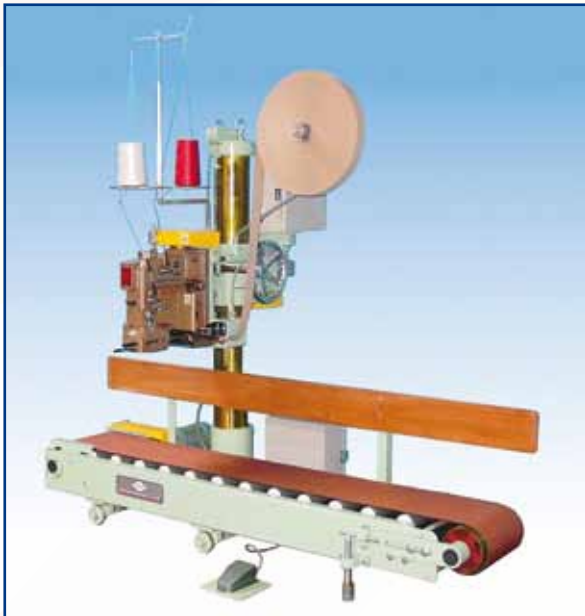

A2-2L & A6-2L SERIES SEWING MACHINE BAG CLOSING SYSTEMS

A2-B2L & A6-B2L

The "B" versions indicate a Belt Conveyor Type Machine. The Model A2-B2L is shown above with a DS-6 Sewing Head. The Model A6-B2L is similar but has a slightly wider belt width.

A2-P2L & A6-P2L

The "P" versions indicate a Pedestal Type Machine which can be adjusted to suit any position in a conveyor line. The Model A2-P2L is shown above with a DS-6 Sewing Head. The Model A6-P2L is similar but has slightly larger dimensions.

APPLICATION

The A2-2L and A6-2L Series of bag closers utilise a clutch and brake system and are suitable for closing paper, PE, hessian and PP woven-cloth bags filled with food, fertiliser, chemicals and other products.

SEWING HEADS

Choose either the DS-6 or the DS-9 sewing head.

DS-6 SEWING HEAD

DS-9C SEWING HEAD

SPECIFICATIONS

MODEL		A2-P2L	A2-B2L	A2-BL2L	A6-P2L	A6-B2L	A6-BL2L
Capacity		500 to 600 Bags per Hour					
Machine Type		Pedestal	Belt Conveyor	Belt Conveyor	Pedestal	Belt Conveyor	Belt Conveyor
Power Consumption for Motor (4-Pole, 3-Phase)	For Sewer	0.4kW					
	For Conveyor	N/A	0.4kW	0.75kW	N/A	0.75kW	0.75kW
Weight (with DS-6)		330kg	480kg	510kg	333kg	507kg	538kg