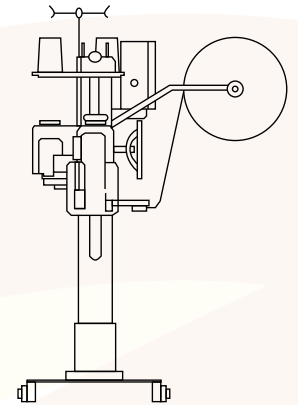

A2-2L & A6-2L SERIES SEWING MACHINE BAG CLOSING SYSTEMS

A2-B2L & A6-B2L

The "B" versions indicate a Belt Conveyor Type Machine. The Model A2-B2L is shown above with a DS-6 Sewing Head. The Model A6-B2L is similar but has a slightly wider belt width.

A2-P2L & A6-P2L

The "P" versions indicate a Pedestal Type Machine which can be adjusted to suit any position in a conveyor line. The Model A2-P2L is shown above with a DS-6 Sewing Head. The Model A6-P2L is similar but has slightly larger dimensions.

DIMENSIONS

TOP VIEW

FRONT VIEW

FRONT VIEW

SIDE VIEW

A2-B2L ■ A2-S2L
A6-B2L ■ A6-S2L

A2-P2L
A6-P2L

MODEL		A2-P2L	A2-B2L	A2-BL2L	A6-P2L	A6-B2L	A6-BL2L
A	With DS-6	1,000mm			1,030mm		
	With DS-9	975mm			1,005mm		
B	-	270mm			-	310mm	
C	320mm ± 20mm						
D	-	500mm			-	600mm	
E	-	300mm			-	300mm	
F	680 - 1,000mm	380 - 700mm		750 - 1,120mm		450 - 820mm	
G	1,570mm	1,580mm		1,700mm		1,710mm	
H	1,860 - 2,180mm				1,930 - 2,300mm		
L	-	2,000mm	3,000mm		-	2,000mm	3,000mm