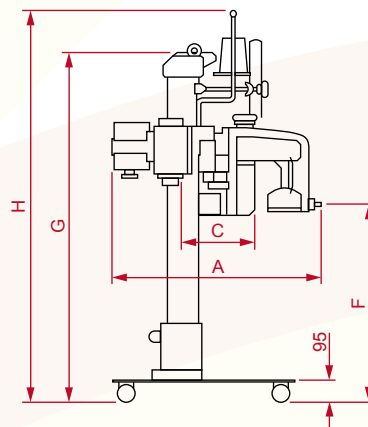

SEWING HEADS

Choose either the DS-6 or the DS-9 sewing head.

DS-6 SEWING HEAD

DS-9C SEWING HEAD

SPECIFICATIONS

MODEL		A2-P2L	A2-B2L	A2-BL2L	A6-P2L	A6-B2L	A6-BL2L
Capacity		500 to 600 Bags per Hour					
Machine Type		Pedestal	Belt Conveyor	Belt Conveyor	Pedestal	Belt Conveyor	Belt Conveyor
Power Consumption for Motor (4-Pole, 3-Phase)	For Sewer	0.4kW					
	For Conveyor	N/A	0.4kW	0.75kW	N/A	0.75kW	0.75kW
Weight (with DS-6)		330kg	480kg	510kg	333kg	507kg	538kg

DIMENSIONS

TOP VIEW

FRONT VIEW

FRONT VIEW

SIDE VIEW

A2-B2L ■ A2-S2L
A6-B2L ■ A6-S2L

A2-P2L
A6-P2L

MODEL		A2-P2L	A2-B2L	A2-BL2L	A6-P2L	A6-B2L	A6-BL2L
A	With DS-6	1,000mm			1,030mm		
	With DS-9	975mm			1,005mm		
B	-	270mm			-	310mm	
C	320mm ± 20mm						
D	-	500mm			-	600mm	
E	-	300mm			-	300mm	
F	680 - 1,000mm	380 - 700mm		750 - 1,120mm		450 - 820mm	
G	1,570mm	1,580mm		1,700mm		1,710mm	
H	1,860 - 2,180mm				1,930 - 2,300mm		
L	-	2,000mm	3,000mm		-	2,000mm	3,000mm