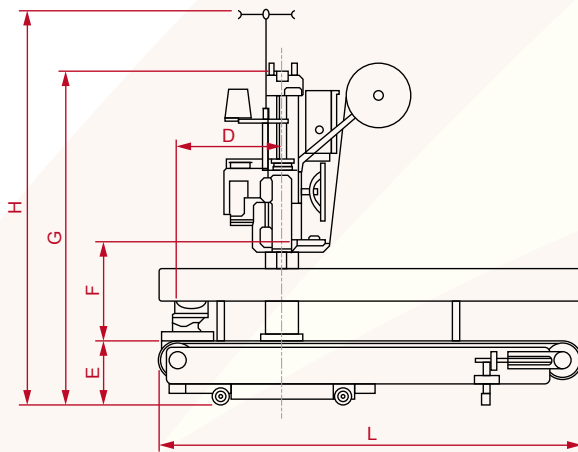

A2-P2L & A6-P2L

The "P" versions indicate a Pedestal Type Machine which can be adjusted to suit any position in a conveyor line. The Model A2-P2L is shown above with a DS-6 Sewing Head. The Model A6-P2L is similar but has slightly larger dimensions.

SEWING HEADS

Choose either the DS-6 or the DS-9 sewing head.

DS-6 SEWING HEAD

DS-9C SEWING HEAD

SPECIFICATIONS

MODEL		A2-P2L	A2-B2L	A2-BL2L	A6-P2L	A6-B2L	A6-BL2L
Capacity		500 to 600 Bags per Hour					
Machine Type		Pedestal	Belt Conveyor	Belt Conveyor	Pedestal	Belt Conveyor	Belt Conveyor
Power Consumption for Motor (4-Pole, 3-Phase)	For Sewer	0.4kW					
	For Conveyor	N/A	0.4kW	0.75kW	N/A	0.75kW	0.75kW
Weight (with DS-6)		330kg	480kg	510kg	333kg	507kg	538kg

DIMENSIONS

TOP VIEW

FRONT VIEW

FRONT VIEW

SIDE VIEW

A2-B2L ■ A2-S2L
A6-B2L ■ A6-S2L

A2-P2L
A6-P2L

MODEL		A2-P2L	A2-B2L	A2-BL2L	A6-P2L	A6-B2L	A6-BL2L
A	With DS-6	1,000mm			1,030mm		
	With DS-9	975mm			1,005mm		
B	-	270mm			-	310mm	
C	320mm ± 20mm						
D	-	500mm			-	600mm	
E	-	300mm			-	300mm	
F	680 - 1,000mm	380 - 700mm		750 - 1,120mm		450 - 820mm	
G	1,570mm	1,580mm		1,700mm		1,710mm	
H	1,860 - 2,180mm				1,930 - 2,300mm		
L	-	2,000mm	3,000mm		-	2,000mm	3,000mm