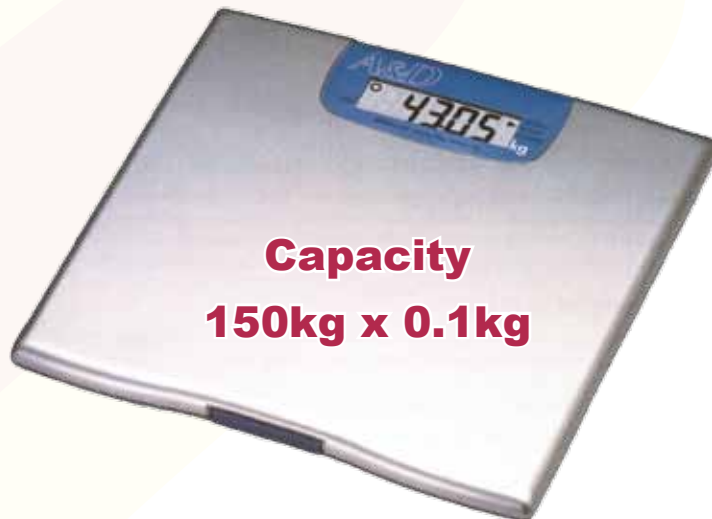

■ **Target Weight Setting**

This new scale is not just more precise, it is also more functional than conventional scales. With this scale you can set a target weight and it will tell you the difference between your actual and target weights.

■ **31 Built-in Memory Function**

You can store up to 31 readings in memory and recall the stored values by pressing a button to review your weight history.

■ **Very Low Profile**

The UC-321 contains our latest technology in a stylish and low profile body. Because it has such a low profile, it is easy to step on the scale. No stumbling!

■ **BMI Value Calculation**

BMI (Body Mass Index) value is a clinically proven index for obesity. Your BMI value will be calculated automatically and shown on the display. Just step on the scale to measure your weight. The UC-321 does the rest!

### SPECIFICATIONS

Sensor	Loadcell
Display	LCD, Character Height: 25mm
Power	4 x AA Batteries
Battery Life	Approximately 2,000 Measurements
Weight	Approximately 2.7kg
Dimensions	320mmW x 314mmD x 35mmH
Auto Power Off	5 Seconds
Operating Temperature	10-35°